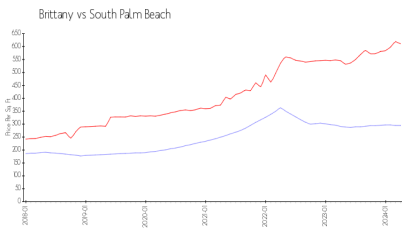

Brittany

3575 S Ocean Blvd, South Palm Beach, FL, Palm Beach 33480

Building Information

Number of units: 52
 Number of active listings for rent: 0
 Number of active listings for sale: 0
 Building inventory for sale:
 Number of sales over the last 12 months: 0%
 Number of sales over the last 6 months: 0
 Number of sales over the last 3 months: 0

Brittany Condominium Association
 3575 S Ocean Blvd
 Palm Beach, FL 33480
 (561) 585-7998

Built in 1980 - 52 units - 1980

Market Information

Brittany: \$295/sq. ft.
 South Palm Beach: \$610/sq. ft.

South Palm Beach: \$610/sq. ft.
 Palm Beach: \$469/sq. ft.