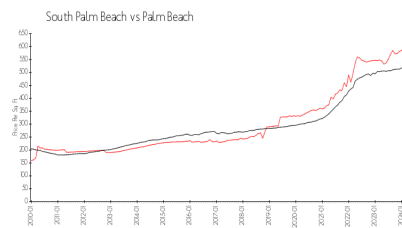

Market Information

Brittany: $295/sq. ft.
South Palm Beach: $610/sq. ft.

South Palm Beach: $610/sq. ft.
Palm Beach: $469/sq. ft.

Inventory for Sale

Brittany
South Palm Beach
0%%

Palm Beach

Avg. Time to Close Over Last 12 Months

Brittany 45 days
South Palm Beach 75 days
Palm Beach 56 days