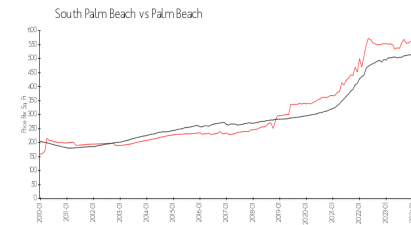

Market Information

La Pensee: $353/sq. ft.
South Palm Beach: $591/sq. ft.

South Palm Beach: $591/sq. ft.
Palm Beach: $454/sq. ft.

Inventory for Sale

La Pensee	16%
South Palm Beach	6%
Palm Beach	3%

Avg. Time to Close Over Last 12 Months

La Pensee	n/a
South Palm Beach	75 days
Palm Beach	56 days