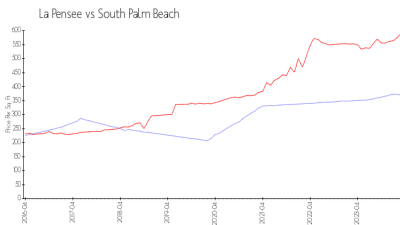

Market Information

La Pensee: $353/sq. ft.
South Palm Beach: $591/sq. ft.

South Palm Beach: $591/sq. ft.
Palm Beach: $454/sq. ft.

Inventory for Sale

La Pensee	16%
South Palm Beach	6%
Palm Beach	3%

Avg. Time to Close Over Last 12 Months

La Pensee	n/a
South Palm Beach	75 days
Palm Beach	56 days