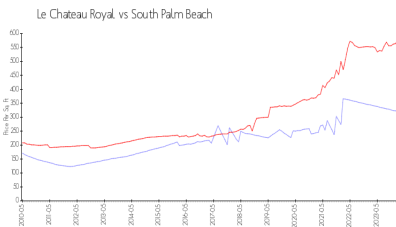

Market Information

Le Chateau Royal: $305/sq. ft.
South Palm Beach: $591/sq. ft.