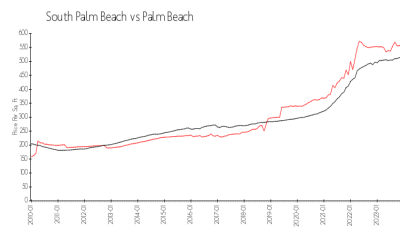

South Palm Beach: \$591/sq. ft.
Palm Beach: \$454/sq. ft.

Inventory for Sale

Le Chateau Royal	8%
South Palm Beach	6%
Palm Beach	3%

Avg. Time to Close Over Last 12 Months

Le Chateau Royal	82 days
South Palm Beach	75 days
Palm Beach	55 days