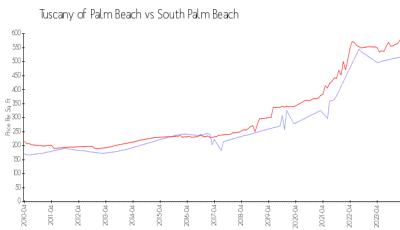

Market Information

Tuscany of Palm Beach: $502/sq. ft.
South Palm Beach: $591/sq. ft.

South Palm Beach: $591/sq. ft.
Palm Beach: $454/sq. ft.

Inventory for Sale

Tuscany of Palm Beach: 2%
South Palm Beach: 6%
Palm Beach: 3%

Avg. Time to Close Over Last 12 Months

Tuscany of Palm Beach: 101 days
South Palm Beach: 75 days
Palm Beach: 55 days