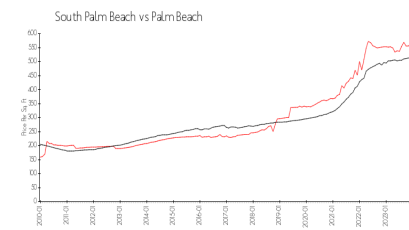

Market Information

Tuscany of Palm Beach: $502/sq. ft.
South Palm Beach: $591/sq. ft.

South Palm Beach: $591/sq. ft.
Palm Beach: $454/sq. ft.

Inventory for Sale

Tuscany of Palm Beach: 2%
South Palm Beach: 6%
Palm Beach: 3%

Avg. Time to Close Over Last 12 Months

Tuscany of Palm Beach: 101 days
South Palm Beach: 75 days
Palm Beach: 55 days