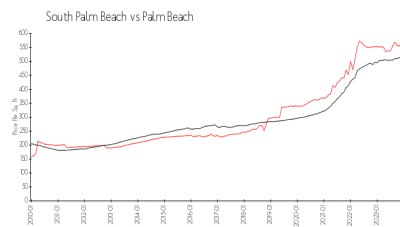

## Market Information

Twenty Five Hundred South Ocean: \$1309/sq. ft.  
South Palm Beach: \$591/sq. ft.

South Palm Beach: \$591/sq. ft.  
Palm Beach: \$453/sq. ft.