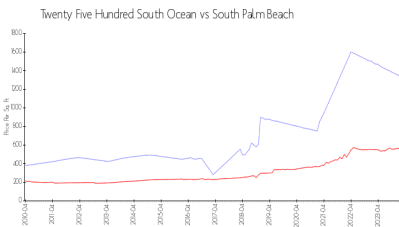

## Market Information

Twenty Five Hundred South Ocean: \$1309/sq. ft.  
South Palm Beach: \$591/sq. ft.

South Palm Beach: \$591/sq. ft.  
Palm Beach: \$453/sq. ft.