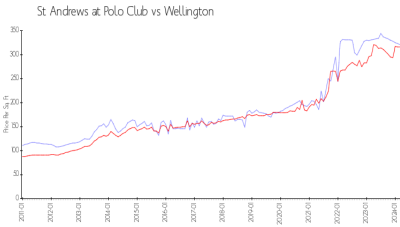

## Market Information

St Andrews at Polo Club:	\$306/sq. ft.	Wellington:	\$316/sq. ft.
Wellington:	\$316/sq. ft.	Palm Beach:	\$454/sq. ft.