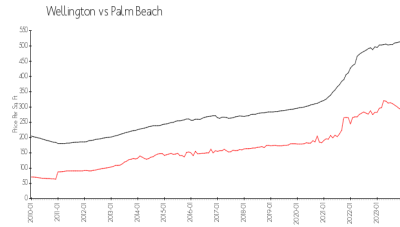

## Market Information

St Andrews at Polo Club:	\$306/sq. ft.	Wellington:	\$316/sq. ft.
Wellington:	\$316/sq. ft.	Palm Beach:	\$454/sq. ft.