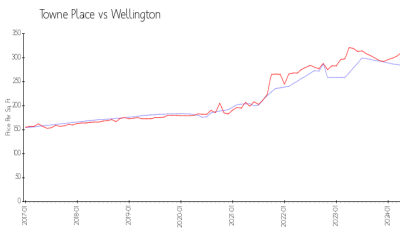

## Market Information

Towne Place: \$284/sq. ft.  
Wellington: \$310/sq. ft.

Wellington: \$310/sq. ft.  
Palm Beach: \$467/sq. ft.