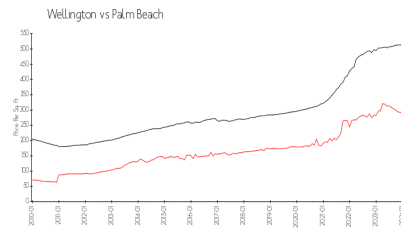

## Market Information

Towne Place: \$284/sq. ft.  
Wellington: \$310/sq. ft.

Wellington: \$310/sq. ft.  
Palm Beach: \$467/sq. ft.