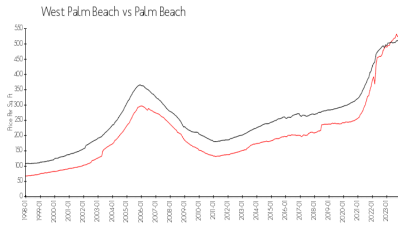

Market Information

610 Clematis: $435/sq. ft.
West Palm Beach: $528/sq. ft.

West Palm Beach: $528/sq. ft.
Palm Beach: $453/sq. ft.

Inventory for Sale

610 Clematis	4%
West Palm Beach	3%
Palm Beach	3%

Avg. Time to Close Over Last 12 Months

610 Clematis	63 days
West Palm Beach	51 days
Palm Beach	56 days