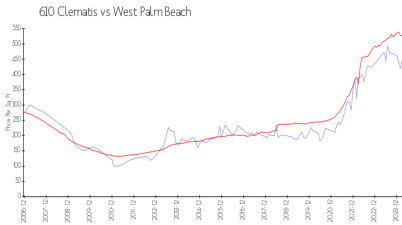

Market Information

610 Clematis: $435/sq. ft.
West Palm Beach: $528/sq. ft.

West Palm Beach: $528/sq. ft.
Palm Beach: $453/sq. ft.

Inventory for Sale

610 Clematis	4%
West Palm Beach	3%
Palm Beach	3%

Avg. Time to Close Over Last 12 Months

610 Clematis	63 days
West Palm Beach	51 days
Palm Beach	56 days