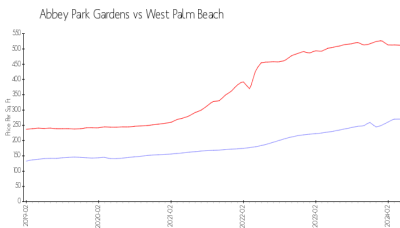

Market Information

Abbey Park Gardens: $270/sq. ft.
West Palm Beach: $512/sq. ft.