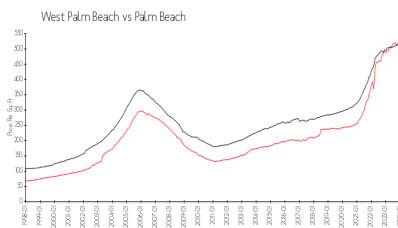

West Palm Beach: \$512/sq. ft.
Palm Beach: \$467/sq. ft.

Inventory for Sale

Abbey Park Gardens
West Palm Beach
0%%

Palm Beach

Avg. Time to Close Over Last 12 Months

Abbey Park Gardens 16 days
West Palm Beach 51 days
Palm Beach 56 days