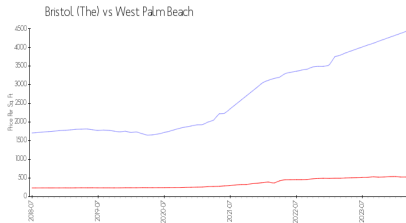

## Market Information

Bristol (The): \$4413/sq. ft.  
 West Palm Beach: \$528/sq. ft.

West Palm Beach: \$528/sq. ft.  
 Palm Beach: \$453/sq. ft.