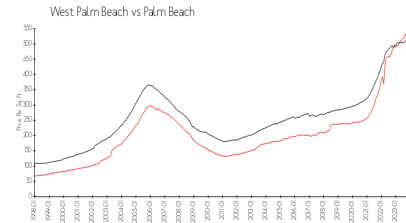

## Market Information

Bristol (The): \$4413/sq. ft.  
 West Palm Beach: \$528/sq. ft.

West Palm Beach: \$528/sq. ft.  
 Palm Beach: \$453/sq. ft.