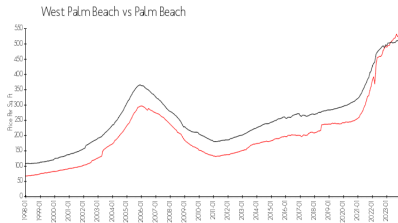

Market Information

Clear Lake Club: $368/sq. ft.
West Palm Beach: $528/sq. ft.

West Palm Beach: $528/sq. ft.
Palm Beach: $454/sq. ft.

Inventory for Sale

Clear Lake Club	0%
West Palm Beach	3%
Palm Beach	3%

Avg. Time to Close Over Last 12 Months

Clear Lake Club	29 days
West Palm Beach	51 days
Palm Beach	56 days