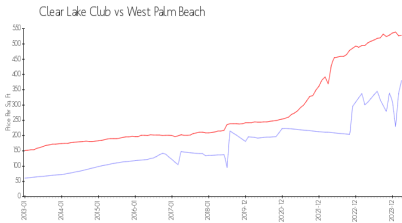

Market Information

Clear Lake Club: $368/sq. ft.
West Palm Beach: $528/sq. ft.

West Palm Beach: $528/sq. ft.
Palm Beach: $454/sq. ft.

Inventory for Sale

Clear Lake Club	0%
West Palm Beach	3%
Palm Beach	3%

Avg. Time to Close Over Last 12 Months

Clear Lake Club	29 days
West Palm Beach	51 days
Palm Beach	56 days