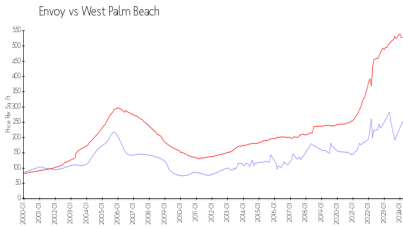

Market Information

Envoy: $235/sq. ft.
West Palm Beach: $528/sq. ft.

West Palm Beach: $528/sq. ft.
Palm Beach: $454/sq. ft.

Inventory for Sale

Envoy	7%
West Palm Beach	3%
Palm Beach	3%

Avg. Time to Close Over Last 12 Months

Envoy	7 days
West Palm Beach	51 days
Palm Beach	56 days