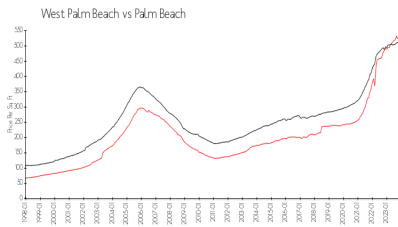

Market Information

Envoy: $235/sq. ft.
West Palm Beach: $528/sq. ft.

West Palm Beach: $528/sq. ft.
Palm Beach: $454/sq. ft.

Inventory for Sale

Envoy	7%
West Palm Beach	3%
Palm Beach	3%

Avg. Time to Close Over Last 12 Months

Envoy	7 days
West Palm Beach	51 days
Palm Beach	56 days