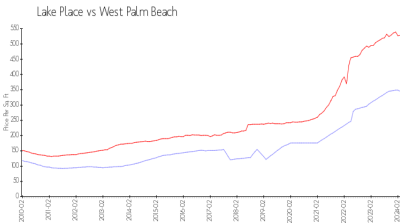

Market Information

Lake Place: $331/sq. ft.
West Palm Beach: $528/sq. ft.

West Palm Beach: $528/sq. ft.
Palm Beach: $454/sq. ft.

Inventory for Sale

Lake Place	1%
West Palm Beach	3%
Palm Beach	3%

Avg. Time to Close Over Last 12 Months

Lake Place	24 days
West Palm Beach	51 days
Palm Beach	55 days