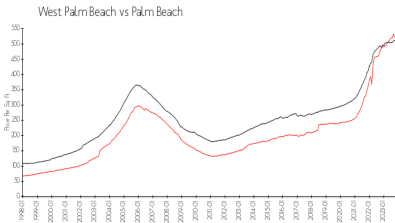

Market Information

Lake Place: $331/sq. ft.
West Palm Beach: $528/sq. ft.

West Palm Beach: $528/sq. ft.
Palm Beach: $454/sq. ft.

Inventory for Sale

Lake Place	1%
West Palm Beach	3%
Palm Beach	3%

Avg. Time to Close Over Last 12 Months

Lake Place	24 days
West Palm Beach	51 days
Palm Beach	55 days