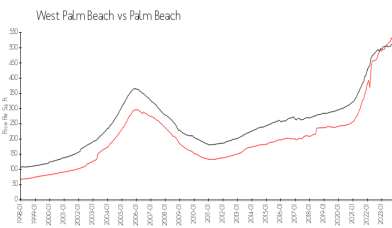

Market Information

Lakeshore Club: $346/sq. ft.
West Palm Beach: $528/sq. ft.

West Palm Beach: $528/sq. ft.
Palm Beach: $453/sq. ft.

Inventory for Sale

Lakeshore Club 7%
West Palm Beach 3%
Palm Beach 3%

Avg. Time to Close Over Last 12 Months

Lakeshore Club 35 days
West Palm Beach 51 days
Palm Beach 56 days