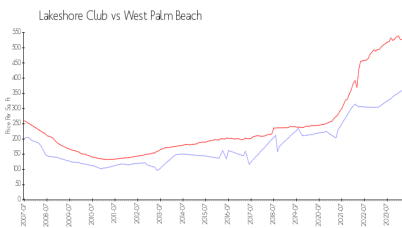

Market Information

Lakeshore Club: $346/sq. ft.
West Palm Beach: $528/sq. ft.

West Palm Beach: $528/sq. ft.
Palm Beach: $453/sq. ft.

Inventory for Sale

Lakeshore Club 7%
West Palm Beach 3%
Palm Beach 3%

Avg. Time to Close Over Last 12 Months

Lakeshore Club 35 days
West Palm Beach 51 days
Palm Beach 56 days