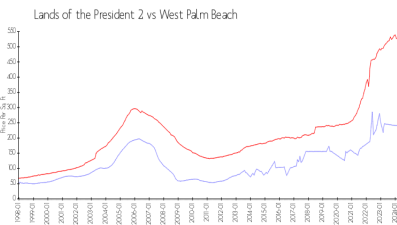

Lands of the President 2

2000 Presidential Wy, West Palm Beach, FL, Palm Beach 33401

Building Information

Number of units: 114
 Number of active listings for rent: 1
 Number of active listings for sale: 13
 Building inventory for sale: 11%
 Number of sales over the last 12 months: 3
 Number of sales over the last 6 months: 1
 Number of sales over the last 3 months: 1

Built in 1972 - 114 units - 21 floors

Lands Of The President 2 Condominium Association Inc
 Washington Tower
 2000 Presidential Way
 West Palm Beach, FL33401-1515
 (561) 689-9245

Market Information

Lands of the President 2: \$224/sq. ft.
 West Palm Beach: \$528/sq. ft.