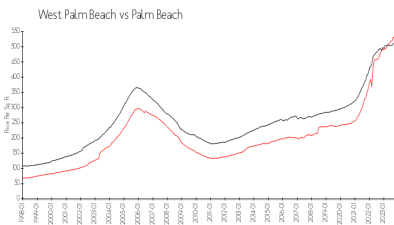

Market Information

Lands of the President 2: $224/sq. ft.
West Palm Beach: $528/sq. ft.

West Palm Beach: $528/sq. ft.
Palm Beach: $453/sq. ft.

Inventory for Sale

Lands of the President 2: 11%
West Palm Beach: 3%
Palm Beach: 3%

Avg. Time to Close Over Last 12 Months

Lands of the President 2: -7 days
West Palm Beach: 51 days
Palm Beach: 55 days