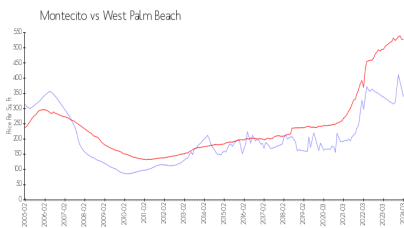

Market Information

Montecito: $325/sq. ft.
West Palm Beach: $528/sq. ft.

West Palm Beach: $528/sq. ft.
Palm Beach: $453/sq. ft.

Inventory for Sale

Montecito	4%
West Palm Beach	3%
Palm Beach	3%

Avg. Time to Close Over Last 12 Months

Montecito	41 days
West Palm Beach	51 days
Palm Beach	56 days