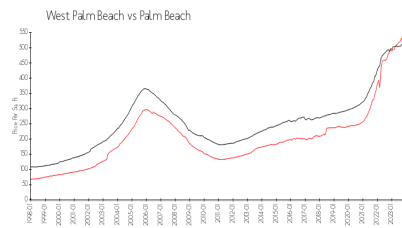

Market Information

Montecito: $325/sq. ft.
West Palm Beach: $528/sq. ft.

West Palm Beach: $528/sq. ft.
Palm Beach: $453/sq. ft.

Inventory for Sale

Montecito	4%
West Palm Beach	3%
Palm Beach	3%

Avg. Time to Close Over Last 12 Months

Montecito	41 days
West Palm Beach	51 days
Palm Beach	56 days