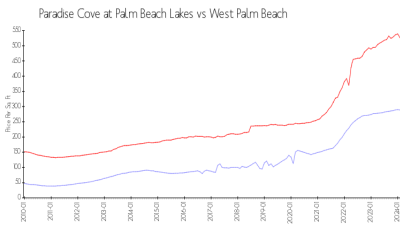

## Market Information

Paradise Cove at Palm \$271/sq. ft.  
 Beach Lakes:  
 West Palm Beach: \$528/sq. ft.

West Palm Beach: \$528/sq. ft.  
 Palm Beach: \$454/sq. ft.