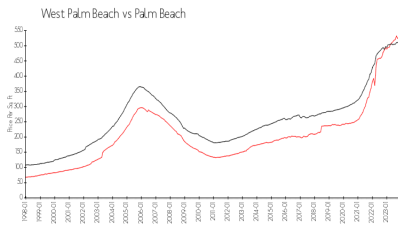

## Market Information

Paradise Cove at Palm \$271/sq. ft.  
 Beach Lakes:  
 West Palm Beach: \$528/sq. ft.

West Palm Beach: \$528/sq. ft.  
 Palm Beach: \$454/sq. ft.