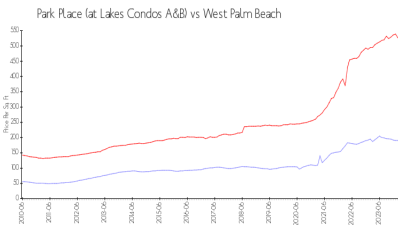

Park Place At Lakes Condominium
 1600 Presidential Way
 West Palm Beach, FL 33401
 Phone: (561) 478-0015

Built in 2004 - 99 units - 5 floors

Market Information

Park Place (at Lakes Condos A&B): \$176/sq. ft.
 West Palm Beach: \$528/sq. ft.