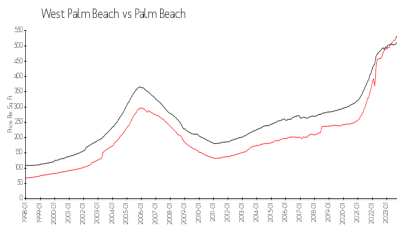

Market Information

Park Place (at Lakes Condos A&B): $176/sq. ft.
West Palm Beach: $528/sq. ft.

West Palm Beach: $528/sq. ft.
Palm Beach: $453/sq. ft.

Inventory for Sale

Park Place (at Lakes Condos A&B)	3%
West Palm Beach	3%
Palm Beach	3%

Avg. Time to Close Over Last 12 Months

Park Place (at Lakes Condos A&B)	75 days
West Palm Beach	51 days
Palm Beach	55 days