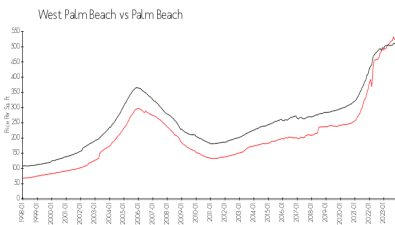

Market Information

Parliament Tower (East): $199/sq. ft.
West Palm Beach: $528/sq. ft.

West Palm Beach: $528/sq. ft.
Palm Beach: $453/sq. ft.

Inventory for Sale

Parliament Tower (East) 15%
West Palm Beach 3%
Palm Beach 3%

Avg. Time to Close Over Last 12 Months

Parliament Tower (East) 57 days
West Palm Beach 51 days
Palm Beach 56 days