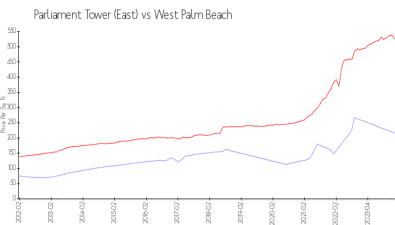

Parliament Tower (East)

2427 Presidential Wy, West Palm Beach, FL, Palm Beach 33401

Building Information

Number of units: 45
 Number of active listings for rent: 0
 Number of active listings for sale: 7
 Building inventory for sale: 15%
 Number of sales over the last 12 months: 0
 Number of sales over the last 6 months: 0
 Number of sales over the last 3 months: 0

Parliament Tower (East)
 2427 Presidential Way
 West Palm Beach, FL 33401
 Phone:(561) 683-1001
<http://Parliamentcondo.com>

Built in 1982 - 45 units - 12 floors

Market Information

Parliament Tower (East): \$199/sq. ft.
 West Palm Beach: \$528/sq. ft.