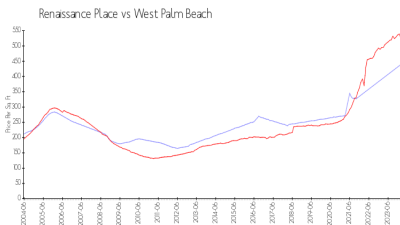

## Market Information

Renaissance Place: \$429/sq. ft.  
West Palm Beach: \$528/sq. ft.

West Palm Beach: \$528/sq. ft.  
Palm Beach: \$453/sq. ft.