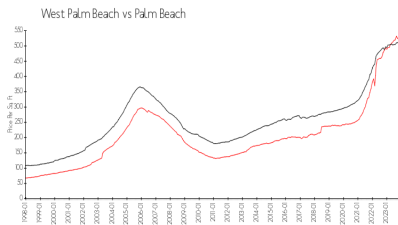

## Market Information

Renaissance Place: \$429/sq. ft.  
West Palm Beach: \$528/sq. ft.

West Palm Beach: \$528/sq. ft.  
Palm Beach: \$453/sq. ft.