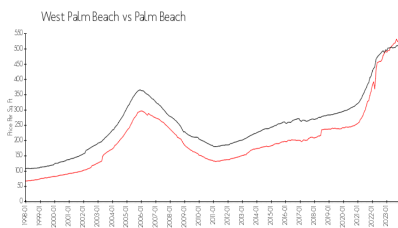

## Market Information

Shoma Courtyards @ \$203/sq. ft.  
 Royal Palms:  
 West Palm Beach: \$528/sq. ft.

West Palm Beach: \$528/sq. ft.  
 Palm Beach: \$453/sq. ft.