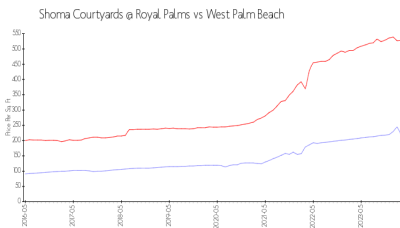

## Market Information

Shoma Courtyards @ \$203/sq. ft.  
 Royal Palms:  
 West Palm Beach: \$528/sq. ft.

West Palm Beach: \$528/sq. ft.  
 Palm Beach: \$453/sq. ft.