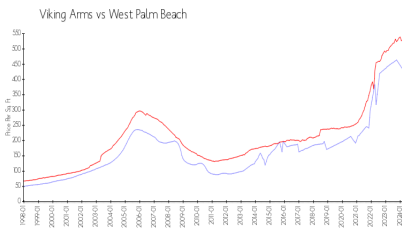

## Market Information

Viking Arms: \$420/sq. ft.  
West Palm Beach: \$528/sq. ft.

West Palm Beach: \$528/sq. ft.  
Palm Beach: \$454/sq. ft.