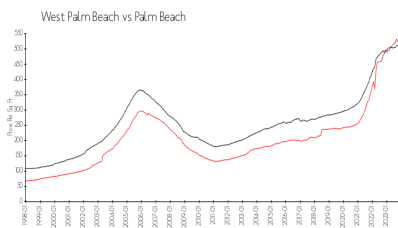

## Market Information

Viking Arms: \$420/sq. ft.  
West Palm Beach: \$528/sq. ft.

West Palm Beach: \$528/sq. ft.  
Palm Beach: \$454/sq. ft.