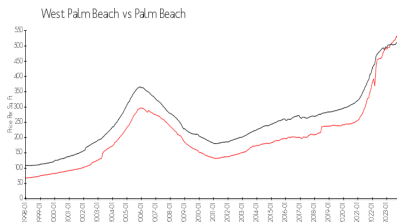

## Market Information

Waterview Towers: \$1465/sq. ft.  
 West Palm Beach: \$528/sq. ft.

West Palm Beach: \$528/sq. ft.  
 Palm Beach: \$453/sq. ft.