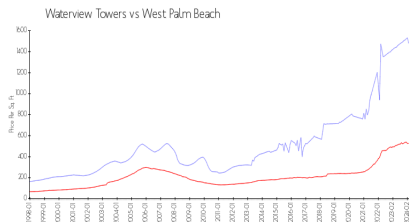

## Market Information

Waterview Towers: \$1465/sq. ft.  
 West Palm Beach: \$528/sq. ft.

West Palm Beach: \$528/sq. ft.  
 Palm Beach: \$453/sq. ft.