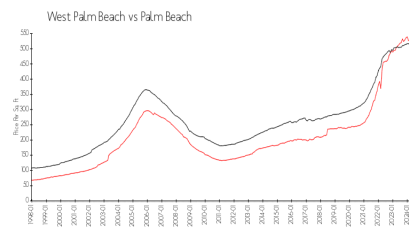

Market Information

Whitehall
Condominiums Of The
Lands Of The
President:
West Palm Beach: $178/sq. ft.
$528/sq. ft.

West Palm Beach: $528/sq. ft.
Palm Beach: $454/sq. ft.

Inventory for Sale

Whitehall Condominiums Of The Lands Of The 1%
President
West Palm Beach 3%
Palm Beach 3%

Avg. Time to Close Over Last 12 Months

Whitehall Condominiums Of The Lands Of The 49 days
President
West Palm Beach 51 days
Palm Beach 55 days