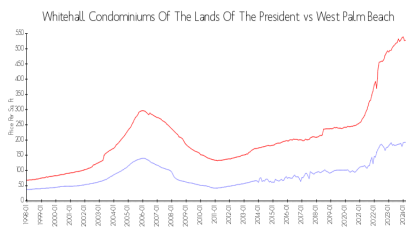

Market Information

Whitehall
Condominiums Of The
Lands Of The
President:
West Palm Beach: $178/sq. ft.
$528/sq. ft.

West Palm Beach: $528/sq. ft.
Palm Beach: $454/sq. ft.

Inventory for Sale

Whitehall Condominiums Of The Lands Of The 1%
President
West Palm Beach 3%
Palm Beach 3%

Avg. Time to Close Over Last 12 Months

Whitehall Condominiums Of The Lands Of The 49 days
President
West Palm Beach 51 days
Palm Beach 55 days