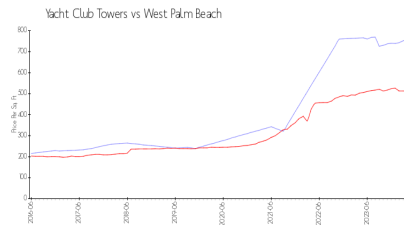

Yacht Club Towers

917 N Flagler Dr, West Palm Beach, FL, Palm Beach 33401

Building Information

Number of units:	45
Number of active listings for rent:	4
Number of active listings for sale:	2
Building inventory for sale:	4%
Number of sales over the last 12 months:	5
Number of sales over the last 6 months:	2
Number of sales over the last 3 months:	1

Yacht Club Towers Condos
Address: 917 N Flagler Dr,
West Palm Beach, FL 33401
Phone: +1 561-832-0689

Built in 1981 - 45 units - 4 floors

Market Information

Yacht Club Towers: \$756/sq. ft.
West Palm Beach: \$512/sq. ft.