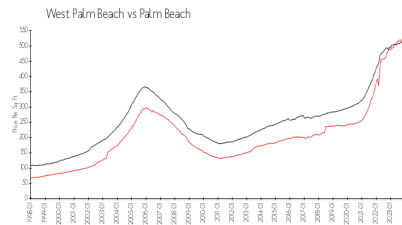

Market Information

Yacht Club Towers: $756/sq. ft.
West Palm Beach: $512/sq. ft.

West Palm Beach: $512/sq. ft.
Palm Beach: $467/sq. ft.

Inventory for Sale

Yacht Club Towers	4%
West Palm Beach	3%
Palm Beach	3%

Avg. Time to Close Over Last 12 Months

Yacht Club Towers	73 days
West Palm Beach	52 days
Palm Beach	56 days