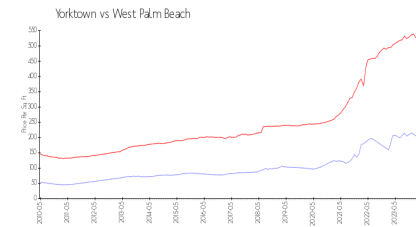

## Market Information

Yorktown: \$187/sq. ft.  
West Palm Beach: \$528/sq. ft.

West Palm Beach: \$528/sq. ft.  
Palm Beach: \$454/sq. ft.