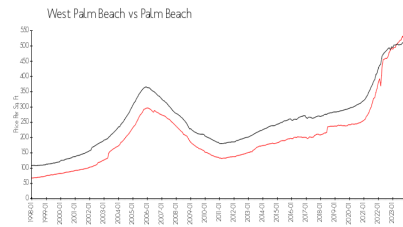

## Market Information

Yorktown: \$187/sq. ft.  
West Palm Beach: \$528/sq. ft.

West Palm Beach: \$528/sq. ft.  
Palm Beach: \$454/sq. ft.