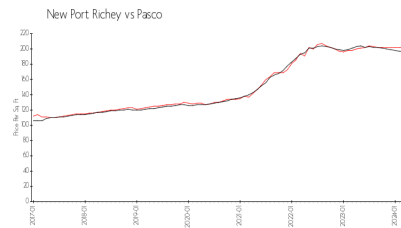

## Market Information

Little Creek: \$174/sq. ft.  
New Port Richey: \$200/sq. ft.

New Port Richey: \$200/sq. ft.  
Pasco: \$192/sq. ft.