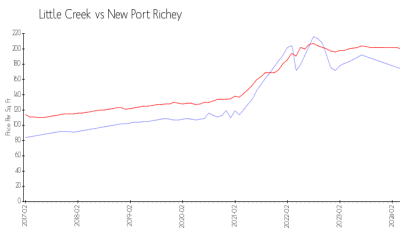

## Market Information

Little Creek: \$174/sq. ft.  
New Port Richey: \$200/sq. ft.

New Port Richey: \$200/sq. ft.  
Pasco: \$192/sq. ft.