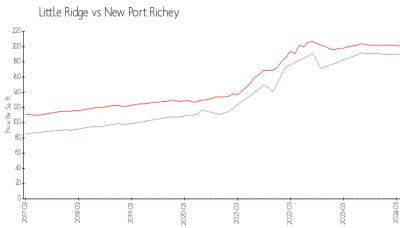

Market Information

Little Ridge: $190/sq. ft.
New Port Richey: $200/sq. ft.

New Port Richey: $200/sq. ft.
Pasco: $192/sq. ft.

Inventory for Sale

Little Ridge	1%
New Port Richey	1%
Pasco	1%

Avg. Time to Close Over Last 12 Months

Little Ridge	51 days
New Port Richey	60 days
Pasco	43 days