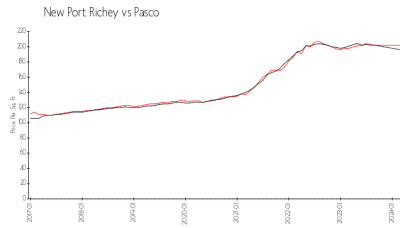

Market Information

Little Ridge: $190/sq. ft.
New Port Richey: $200/sq. ft.

New Port Richey: $200/sq. ft.
Pasco: $192/sq. ft.

Inventory for Sale

Little Ridge	1%
New Port Richey	1%
Pasco	1%

Avg. Time to Close Over Last 12 Months

Little Ridge	51 days
New Port Richey	60 days
Pasco	43 days