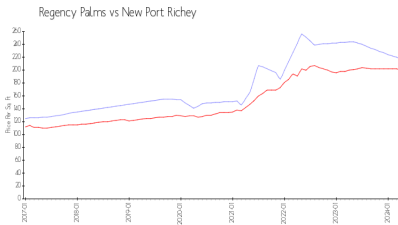

Regency Palms
Condominium Association Inc
5111 Royal Palms Way
New Port Richey, FL 34652
(727) 232-2434

Built in 2014/2018 - 80 units - 3 floors

Market Information

Regency Palms: \$217/sq. ft.
New Port Richey: \$200/sq. ft.