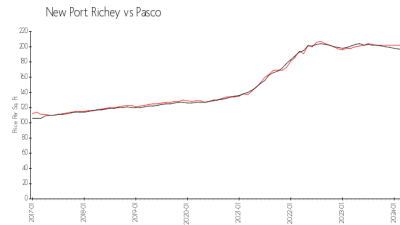

Market Information

Regency Palms: $217/sq. ft.
New Port Richey: $200/sq. ft.

New Port Richey: $200/sq. ft.
Pasco: $192/sq. ft.

Inventory for Sale

Regency Palms	6%
New Port Richey	1%
Pasco	1%

Avg. Time to Close Over Last 12 Months

Regency Palms	6 days
New Port Richey	60 days
Pasco	43 days