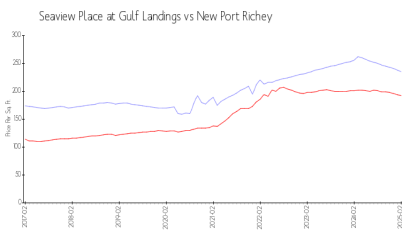

## Market Information

Seaview Place at Gulf Landings:	\$233/sq. ft.	New Port Richey:	\$190/sq. ft.
New Port Richey:	\$190/sq. ft.	Pasco:	\$184/sq. ft.