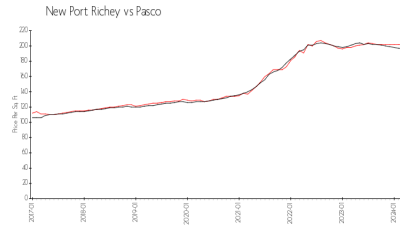

Market Information

Seaview Place at Gulf Landings: $247/sq. ft.
New Port Richey: $200/sq. ft.

New Port Richey: $200/sq. ft.
Pasco: $192/sq. ft.

Inventory for Sale

Seaview Place at Gulf Landings: 7%
New Port Richey: 1%
Pasco: 1%

Avg. Time to Close Over Last 12 Months

Seaview Place at Gulf Landings: 145 days
New Port Richey: 60 days
Pasco: 43 days