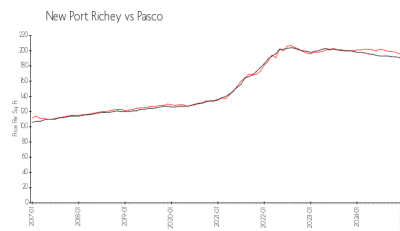

## Market Information

Seaview Place at Gulf Landings:	\$233/sq. ft.	New Port Richey:	\$190/sq. ft.
New Port Richey:	\$190/sq. ft.	Pasco:	\$184/sq. ft.