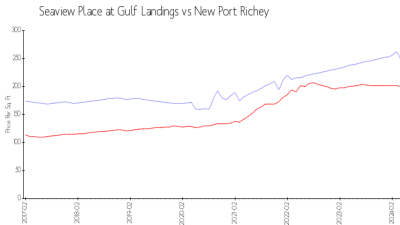

Market Information

Seaview Place at Gulf Landings: $247/sq. ft.
New Port Richey: $200/sq. ft.

New Port Richey: $200/sq. ft.
Pasco: $192/sq. ft.

Inventory for Sale

Seaview Place at Gulf Landings: 7%
New Port Richey: 1%
Pasco: 1%

Avg. Time to Close Over Last 12 Months

Seaview Place at Gulf Landings: 145 days
New Port Richey: 60 days
Pasco: 43 days