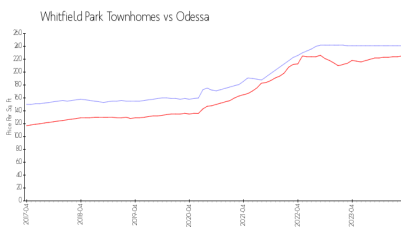

Market Information

Whitfield Park Townhomes:	$241/sq. ft.	Odessa:	$225/sq. ft.
Odessa:	$225/sq. ft.	Pasco:	$195/sq. ft.

Inventory for Sale

Whitfield Park Townhomes
Odessa
0%
Pasco

Avg. Time to Close Over Last 12 Months

Whitfield Park Townhomes	2 days
Odessa	80 days
Pasco	43 days