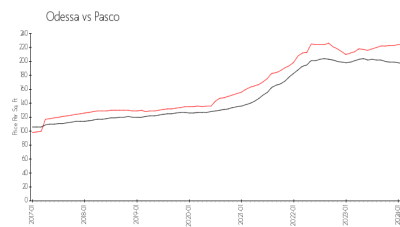

Market Information

Whitfield Park Townhomes:	$241/sq. ft.	Odessa:	$225/sq. ft.
Odessa:	$225/sq. ft.	Pasco:	$195/sq. ft.

Inventory for Sale

Whitfield Park Townhomes
Odessa
0%
Pasco

Avg. Time to Close Over Last 12 Months

Whitfield Park Townhomes	2 days
Odessa	80 days
Pasco	43 days