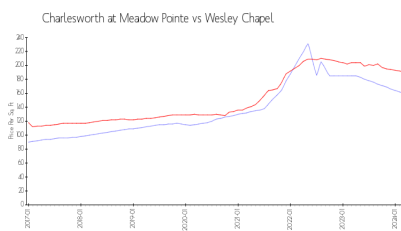

Charlesworth at Meadow Pointe

30201-30237 Swinford Ln, Wesley Chapel, FL, Pasco 33543

Building Information

Number of units:	118
Number of active listings for rent:	1
Number of active listings for sale:	1
Building inventory for sale:	0%
Number of sales over the last 12 months:	1
Number of sales over the last 6 months:	0
Number of sales over the last 3 months:	0

<https://www.meadowpointe2cdd.org/villages>
<http://mymeadowpointehoa.com/>

Built in 2004 - 118 units - 2 floors

Market Information

Charlesworth at Meadow Pointe: \$159/sq. ft.
 Wesley Chapel: \$190/sq. ft.