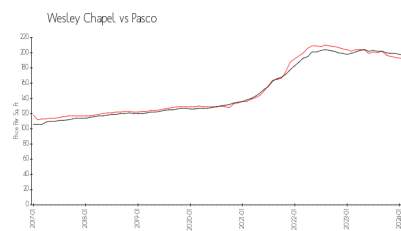

<https://www.meadowpointe2cdd.org/villages>
<http://mymeadowpointehoa.com/>

Built in 2004 - 118 units - 2 floors

Market Information

Charlesworth at Meadow Pointe: \$159/sq. ft.
 Wesley Chapel: \$190/sq. ft.