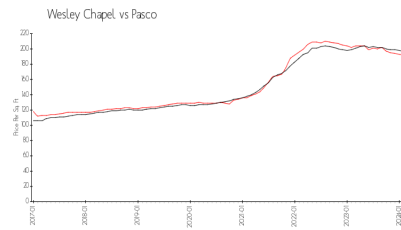

## Market Information

Claridge Place: \$186/sq. ft.  
Wesley Chapel: \$190/sq. ft.

Wesley Chapel: \$190/sq. ft.  
Pasco: \$195/sq. ft.