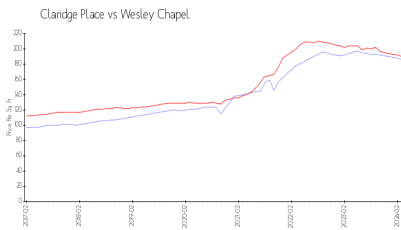

## Market Information

Claridge Place: \$186/sq. ft.  
Wesley Chapel: \$190/sq. ft.

Wesley Chapel: \$190/sq. ft.  
Pasco: \$195/sq. ft.