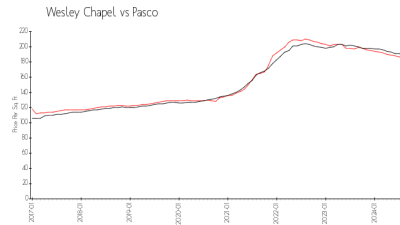

5844 Old Pasco Road Suite 100
 Tampa, FL 33544
 Ph. 813-994-1001
<http://www.rizzetta.com>

Built in 2007 - 209 units - 1 floor

Market Information

Larkenheath at Meadow Pointe: \$200/sq. ft.
 Wesley Chapel: \$179/sq. ft.

Wesley Chapel: \$179/sq. ft.
 Pasco: \$187/sq. ft.

Inventory for Sale

Larkenheath at Meadow Pointe: 2%
 Wesley Chapel: 2%
 Pasco: 1%

Avg. Time to Close Over Last 12 Months

Larkenheath at Meadow Pointe: 20 days
 Wesley Chapel: 58 days
 Pasco: 57 days