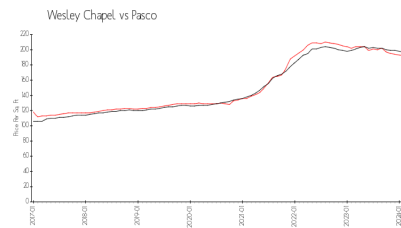

## Market Information

Meadow Pointe North: \$161/sq. ft.  
Wesley Chapel: \$190/sq. ft.

Wesley Chapel: \$190/sq. ft.  
Pasco: \$195/sq. ft.