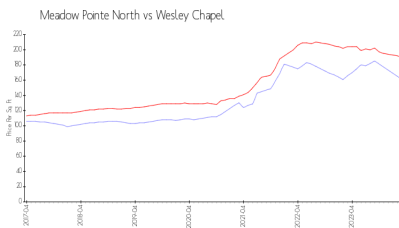

## Market Information

Meadow Pointe North: \$161/sq. ft.  
Wesley Chapel: \$190/sq. ft.

Wesley Chapel: \$190/sq. ft.  
Pasco: \$195/sq. ft.