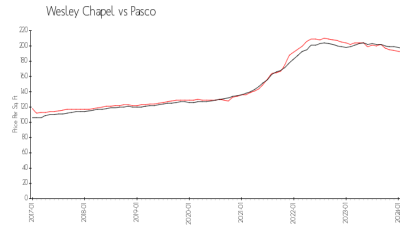

Built in 2007/2013 - 98 units - 2 floors

Market Information

Silverleaf: \$186/sq. ft.
Wesley Chapel: \$190/sq. ft.

Wesley Chapel: \$190/sq. ft.
Pasco: \$195/sq. ft.

Inventory for Sale

Silverleaf
Wesley Chapel
0%%