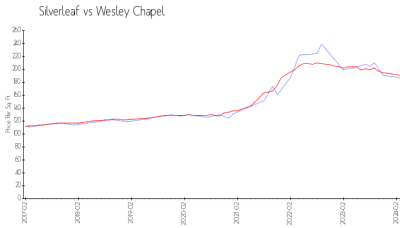

Built in 2007/2013 - 98 units - 2 floors

Market Information

Silverleaf: \$186/sq. ft.
Wesley Chapel: \$190/sq. ft.

Wesley Chapel: \$190/sq. ft.
Pasco: \$195/sq. ft.

Inventory for Sale

Silverleaf
Wesley Chapel
0%%