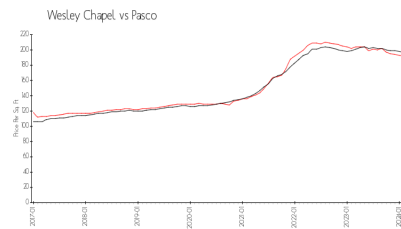

Market Information

Whitelock at Meadow Pointe: \$177/sq. ft.
Wesley Chapel: \$190/sq. ft.

Wesley Chapel: \$190/sq. ft.
Pasco: \$195/sq. ft.

Inventory for Sale

Whitelock at Meadow Pointe
Wesley Chapel
0%%

Pasco