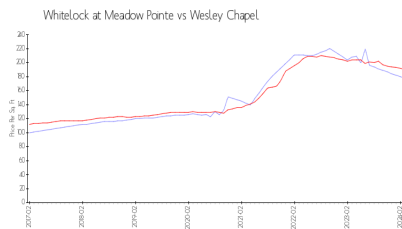

Market Information

Whitelock at Meadow Pointe: \$177/sq. ft.
Wesley Chapel: \$190/sq. ft.

Wesley Chapel: \$190/sq. ft.
Pasco: \$195/sq. ft.

Inventory for Sale

Whitelock at Meadow Pointe
Wesley Chapel
0%%

Pasco