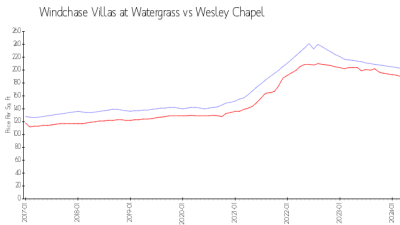

## Market Information

Windchase Villas at Watergrass: \$203/sq. ft.  
 Wesley Chapel: \$190/sq. ft.

Wesley Chapel: \$190/sq. ft.  
 Pasco: \$195/sq. ft.