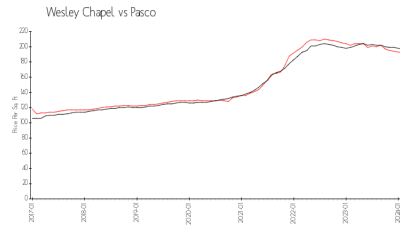

## Market Information

Windchase Villas at Watergrass: \$203/sq. ft.  
 Wesley Chapel: \$190/sq. ft.

Wesley Chapel: \$190/sq. ft.  
 Pasco: \$195/sq. ft.