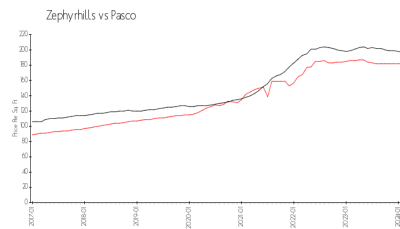

## Market Information

Eiland Park Townhomes:	\$147/sq. ft.	Zephyrhills:	\$183/sq. ft.
Zephyrhills:	\$183/sq. ft.	Pasco:	\$195/sq. ft.