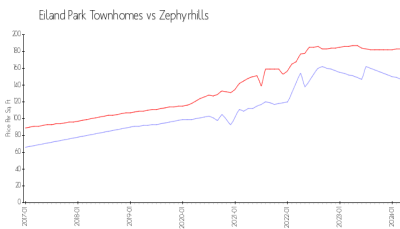

## Market Information

Eiland Park Townhomes:	\$147/sq. ft.	Zephyrhills:	\$183/sq. ft.
Zephyrhills:	\$183/sq. ft.	Pasco:	\$195/sq. ft.