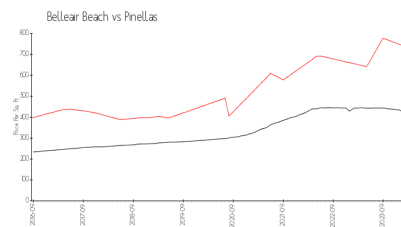

Market Information

Montmartre: $733/sq. ft.
Belleair Beach: $732/sq. ft.

Belleair Beach: $732/sq. ft.
Pinellas: $415/sq. ft.

Inventory for Sale

Montmartre	3%
Belleair Beach	4%
Pinellas	3%

Avg. Time to Close Over Last 12 Months

Montmartre	145 days
Belleair Beach	145 days
Pinellas	60 days