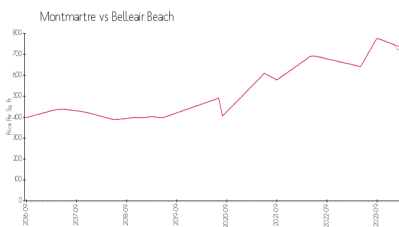

Market Information

Montmartre: $733/sq. ft.
Belleair Beach: $732/sq. ft.

Belleair Beach: $732/sq. ft.
Pinellas: $415/sq. ft.

Inventory for Sale

Montmartre	3%
Belleair Beach	4%
Pinellas	3%

Avg. Time to Close Over Last 12 Months

Montmartre	145 days
Belleair Beach	145 days
Pinellas	60 days