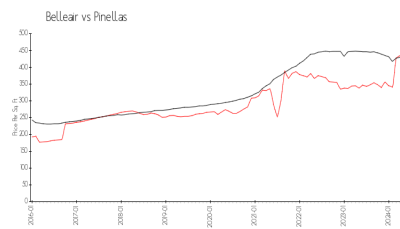

Bellevue Biltmore Villas Bayshore I & II

220 Bellevue Blvd, Belleair, FL, Pinellas 33756

Building Information

Number of units:	186
Number of active listings for rent:	0
Number of active listings for sale:	11
Building inventory for sale:	5%
Number of sales over the last 12 months:	17
Number of sales over the last 6 months:	7
Number of sales over the last 3 months:	5

Built in 1974 - 186 units - 8 floors

Market Information

Bellevue Biltmore Villas Bayshore I & II:	\$323/sq. ft.	Belleair:	\$420/sq. ft.
Belleair:	\$420/sq. ft.	Pinellas:	\$417/sq. ft.

Inventory for Sale

Bellevue Biltmore Villas Bayshore I & II	5%
Belleair	4%
Pinellas	3%