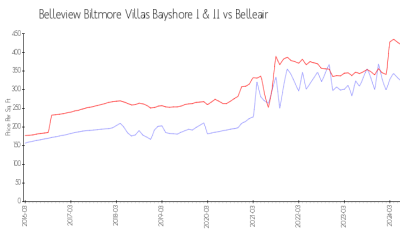

Bellevue Biltmore Villas Bayshore I & II

220 Bellevue Blvd, Belleair, FL, Pinellas 33756

Building Information

Number of units:	186
Number of active listings for rent:	0
Number of active listings for sale:	11
Building inventory for sale:	5%
Number of sales over the last 12 months:	17
Number of sales over the last 6 months:	7
Number of sales over the last 3 months:	5

Built in 1974 - 186 units - 8 floors

Market Information

Bellevue Biltmore Villas Bayshore I & II:	\$323/sq. ft.	Belleair:	\$420/sq. ft.
Belleair:	\$420/sq. ft.	Pinellas:	\$417/sq. ft.

Inventory for Sale

Bellevue Biltmore Villas Bayshore I & II	5%
Belleair	4%
Pinellas	3%