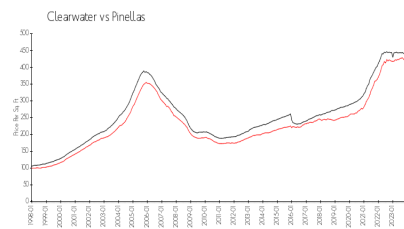

610 Island Way

610 Island Wy, Clearwater, FL, Pinellas 33767

Building Information

Number of units:	45
Number of active listings for rent:	0
Number of active listings for sale:	2
Building inventory for sale:	4%
Number of sales over the last 12 months:	2
Number of sales over the last 6 months:	2
Number of sales over the last 3 months:	2

Built in 1987 - 45 units - 6 floors

Market Information

610 Island Way: \$501/sq. ft.
Clearwater: \$434/sq. ft.

Clearwater: \$434/sq. ft.
Pinellas: \$415/sq. ft.

Inventory for Sale

610 Island Way	4%
Clearwater	4%
Pinellas	3%