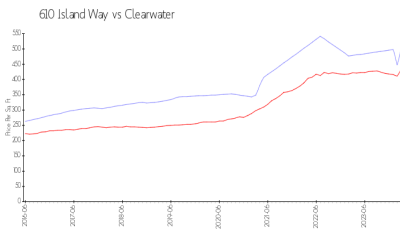

610 Island Way

610 Island Wy, Clearwater, FL, Pinellas 33767

Building Information

Number of units:	45
Number of active listings for rent:	0
Number of active listings for sale:	2
Building inventory for sale:	4%
Number of sales over the last 12 months:	2
Number of sales over the last 6 months:	2
Number of sales over the last 3 months:	2

Built in 1987 - 45 units - 6 floors

Market Information

610 Island Way: \$501/sq. ft.
Clearwater: \$434/sq. ft.

Clearwater: \$434/sq. ft.
Pinellas: \$415/sq. ft.

Inventory for Sale

610 Island Way	4%
Clearwater	4%
Pinellas	3%