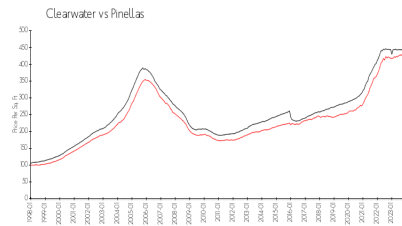

Market Information

650 Island Way: $432/sq. ft.
Clearwater: $434/sq. ft.

Clearwater: $434/sq. ft.
Pinellas: $415/sq. ft.

Inventory for Sale

650 Island Way
Clearwater
0%

Pinellas

Avg. Time to Close Over Last 12 Months

650 Island Way 77 days
Clearwater 59 days
Pinellas 60 days