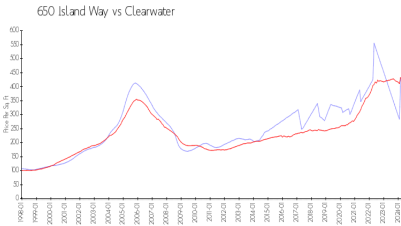

Market Information

650 Island Way: $432/sq. ft.
Clearwater: $434/sq. ft.

Clearwater: $434/sq. ft.
Pinellas: $415/sq. ft.

Inventory for Sale

650 Island Way
Clearwater
0%

Pinellas

Avg. Time to Close Over Last 12 Months

650 Island Way 77 days
Clearwater 59 days
Pinellas 60 days