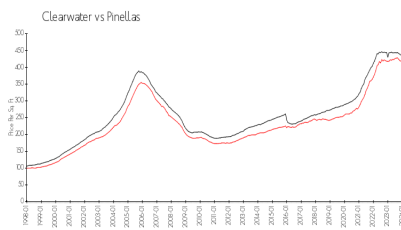

Market Information

700 Island Way: $285/sq. ft.
Clearwater: $434/sq. ft.

Clearwater: $434/sq. ft.
Pinellas: $415/sq. ft.

Inventory for Sale

700 Island Way	11%
Clearwater	4%
Pinellas	3%

Avg. Time to Close Over Last 12 Months

700 Island Way	129 days
Clearwater	59 days
Pinellas	60 days