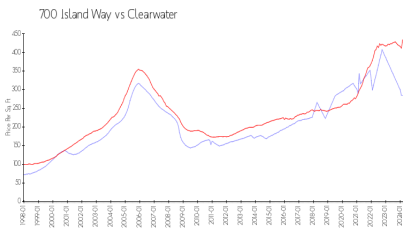

Market Information

700 Island Way: $285/sq. ft.
Clearwater: $434/sq. ft.

Clearwater: $434/sq. ft.
Pinellas: $415/sq. ft.

Inventory for Sale

700 Island Way	11%
Clearwater	4%
Pinellas	3%

Avg. Time to Close Over Last 12 Months

700 Island Way	129 days
Clearwater	59 days
Pinellas	60 days