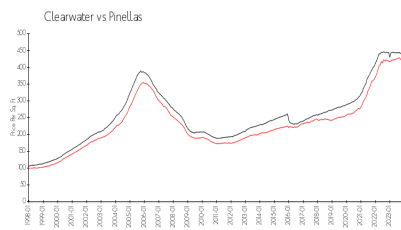

Market Information

736 Island Way: $338/sq. ft.
Clearwater: $434/sq. ft.

Clearwater: $434/sq. ft.
Pinellas: $415/sq. ft.

Inventory for Sale

736 Island Way	2%
Clearwater	4%
Pinellas	3%

Avg. Time to Close Over Last 12 Months

736 Island Way	94 days
Clearwater	59 days
Pinellas	60 days