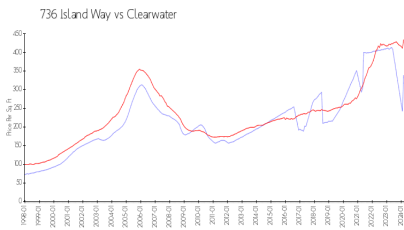

Market Information

736 Island Way: $338/sq. ft.
Clearwater: $434/sq. ft.

Clearwater: $434/sq. ft.
Pinellas: $415/sq. ft.

Inventory for Sale

736 Island Way	2%
Clearwater	4%
Pinellas	3%

Avg. Time to Close Over Last 12 Months

736 Island Way	94 days
Clearwater	59 days
Pinellas	60 days