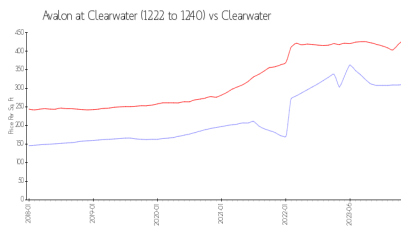

## Market Information

Avalon at Clearwater (1222 to 1240): \$310/sq. ft.  
Clearwater: \$430/sq. ft.

Clearwater: \$430/sq. ft.  
Pinellas: \$417/sq. ft.