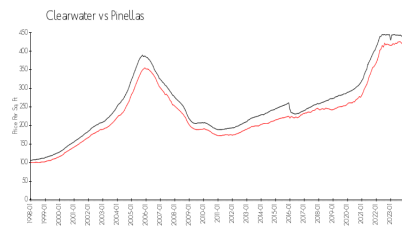

## Market Information

Avalon at Clearwater (1222 to 1240): \$310/sq. ft.  
Clearwater: \$430/sq. ft.

Clearwater: \$430/sq. ft.  
Pinellas: \$417/sq. ft.