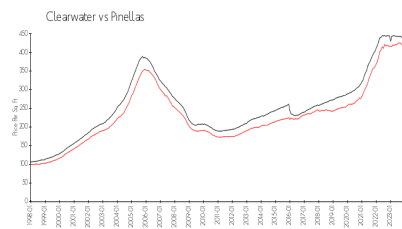

Bay Isle Landings

5100-5235 Bay Isle Cir, Clearwater, FL, Pinellas 33760

Building Information

Number of units: 96
Number of active listings for rent: 0
Number of active listings for sale: 0
Building inventory for sale:
Number of sales over the last 12 months: 00%
Number of sales over the last 6 months: 3
Number of sales over the last 3 months: 2

Built in 2015 - 96 units - 2 floors

Market Information

Bay Isle Landings: \$248/sq. ft.
Clearwater: \$430/sq. ft.

Clearwater: \$430/sq. ft.
Pinellas: \$417/sq. ft.

Inventory for Sale

Bay Isle Landings
Clearwater
0%%