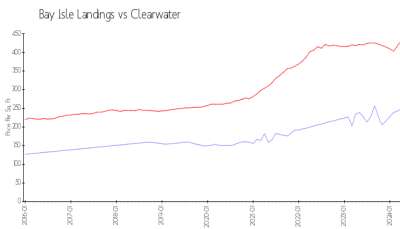

Bay Isle Landings

5100-5235 Bay Isle Cir, Clearwater, FL, Pinellas 33760

Building Information

Number of units: 96
Number of active listings for rent: 0
Number of active listings for sale: 0
Building inventory for sale:
Number of sales over the last 12 months: 00%
Number of sales over the last 6 months: 3
Number of sales over the last 3 months: 2

Built in 2015 - 96 units - 2 floors

Market Information

Bay Isle Landings: \$248/sq. ft.
Clearwater: \$430/sq. ft.

Clearwater: \$430/sq. ft.
Pinellas: \$417/sq. ft.

Inventory for Sale

Bay Isle Landings
Clearwater
0%%