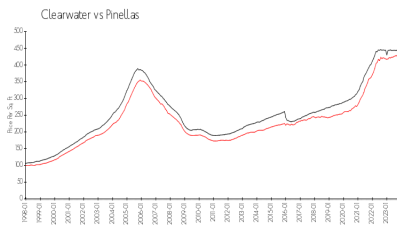

Clearwater: \$434/sq. ft.
 Pinellas: \$415/sq. ft.

Inventory for Sale

| | |
|-------------------|-----|
| Brightwater Point | 10% |
| Clearwater | 4% |
| Pinellas | 3% |

Avg. Time to Close Over Last 12 Months