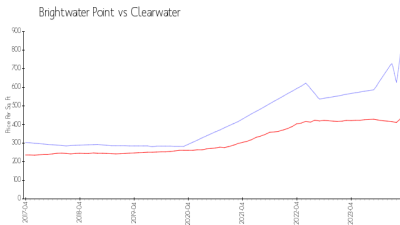

Brightwater Point

205 Brightwater Dr, Clearwater, FL, Pinellas 33767

Building Information

| | |
|------------------------------------------|-----|
| Number of units: | 20 |
| Number of active listings for rent: | 0 |
| Number of active listings for sale: | 2 |
| Building inventory for sale: | 10% |
| Number of sales over the last 12 months: | 1 |
| Number of sales over the last 6 months: | 0 |
| Number of sales over the last 3 months: | 0 |

Brightwater Point
 Condominium Association, Inc
 205 Brightwater Drive
 Clearwater Beach, FL 33767
 Phone: (727) 445-1390

Built in 2006 - 20 units - 4 floors

Market Information

Brightwater Point: \$801/sq. ft.
 Clearwater: \$434/sq. ft.