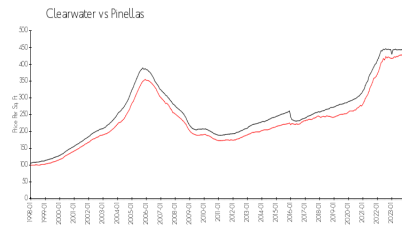

Clearwater Point 8 & 9 - Sailmaster & Shipmaster

800 S Gulfview Blvd, Clearwater, FL, Pinellas 33767

Building Information

Number of units:	135
Number of active listings for rent:	1
Number of active listings for sale:	9
Building inventory for sale:	6%
Number of sales over the last 12 months:	3
Number of sales over the last 6 months:	2
Number of sales over the last 3 months:	2

Clearwater Point 8
800 South Gulfview Boulevard
Clearwater, FL 33767
(727) 442-0664

Built in 1981 - 135 units - 9 floors

Market Information

Clearwater Point 8 & 9 \$356/sq. ft.
- Sailmaster &
Shipmaster:
Clearwater: \$434/sq. ft.