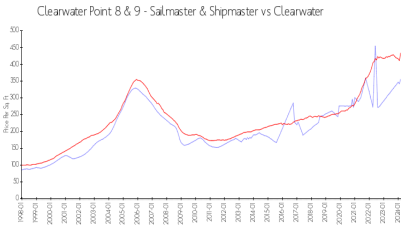

Clearwater Point 8 & 9 - Sailmaster & Shipmaster

800 S Gulfview Blvd, Clearwater, FL, Pinellas 33767

Building Information

Number of units:	135
Number of active listings for rent:	1
Number of active listings for sale:	9
Building inventory for sale:	6%
Number of sales over the last 12 months:	3
Number of sales over the last 6 months:	2
Number of sales over the last 3 months:	2

Clearwater Point 8
800 South Gulfview Boulevard
Clearwater, FL 33767
(727) 442-0664

Built in 1981 - 135 units - 9 floors

Market Information

Clearwater Point 8 & 9 \$356/sq. ft.
- Sailmaster &
Shipmaster:
Clearwater: \$434/sq. ft.