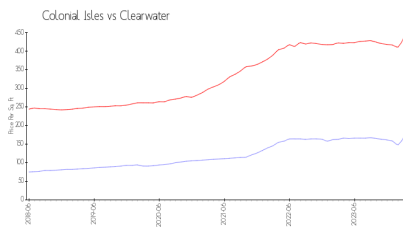

## Market Information

Colonial Isles: \$167/sq. ft.  
 Clearwater: \$434/sq. ft.

Clearwater: \$434/sq. ft.  
 Pinellas: \$415/sq. ft.