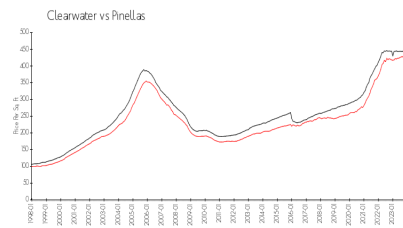

## Market Information

Colonial Isles: \$167/sq. ft.  
 Clearwater: \$434/sq. ft.

Clearwater: \$434/sq. ft.  
 Pinellas: \$415/sq. ft.